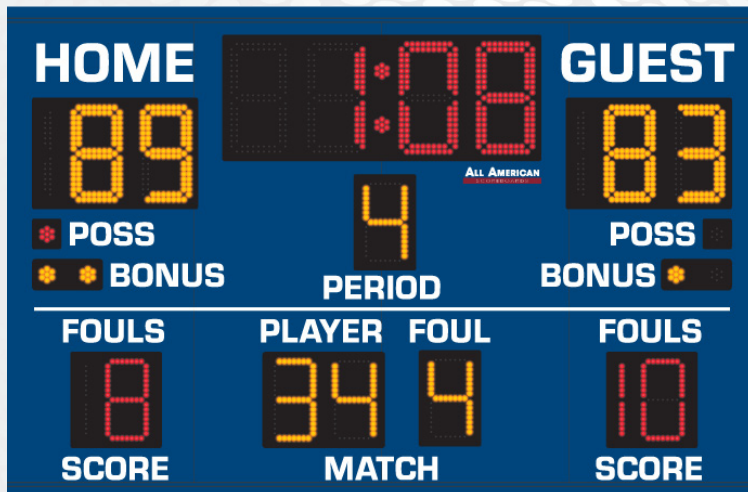

PRODUCT SPECIFICATIONS
BASKETBALL SCOREBOARD

ALL AMERICAN
SCOREBOARDS

OVERALL DIMENSION	5' High x 8' Wide x 5" Depth. Additional 1.5" mounting flange on top and bottom. Style available in other sizes.
CONSTRUCTION	Fabricated 20 and 22 GA Powder Coated Galvanneal.
INFORMATION	Game Time (14" Red), Home & Guest Scores up to 199 (12" Amber), Period (10" Amber), Possession Indicators (2" Red), Bonus Indicators (2" Amber), Fouls (10" Red), Player/Foul (10" Amber).
CAPTIONS	Scores (5.5"), Poss, Bonus, Period, Fouls, Score, Player Foul, Match (2.75")
HORN	Included 100dB internal horn. 110 dB external trumpet horn available, recommended to be wired at time of manufacture.
ELECTRONICS / DIGITS	100% solid state, microprocessor controlled system with locking connectors. Ultra bright, exposed Red and Amber LED digits.
SERVICING	Sign will be serviceable by removing the home score digit pan to access components.
COMMUNICATION	Radio communication is standard using a 2.4 GHz Frequency hopping spread spectrum transceiver. Hardwire optional on scoreboard, recommended to be installed at time of manufacture.
POWER REQUIREMENTS	120VAC, 2.6 Amp. Includes 6' power cable exiting the top left of the cabinet with standard grounded 3 prong connector. 20 Amp circuit recommended.
INSTALLATION	May be mounted to nearly any wall surface, no hardware supplied. Intended for dry locations.
ESTIMATED WEIGHT	164 lbs.
WARRANTY	Five year guarantee against defects in materials and workmanship. Factory repair service for parts in warranty. Union Label. UL Certified.
ADDITIONAL OPTIONS MODEL NUMBER + ()	Time Outs Left (TOL), Protective Lens Kit (PLK+Model Number). White, Green, Amber digits available (Red and Amber as shown is standard).
AVAILABLE CONTROL CONSOLE (SOLD SEPARATELY)	MSC9000 (Multi-sport Desktop Console) Extruded Aluminum, high impact low profile microprocessor control console. 5" high x 10.25" wide x 9" deep. Weight: 4.3 lbs. Radio (1600 ft) is standard, simultaneous hardwire option included. Internal rechargeable battery. Switch between multiple sports by removing and replacing the slip sheet. HRBK9000 (Handheld Basketball Remote) 6.5" high x 3" wide x 1" deep. Radio (500 ft) is standard. Internal rechargeable battery.