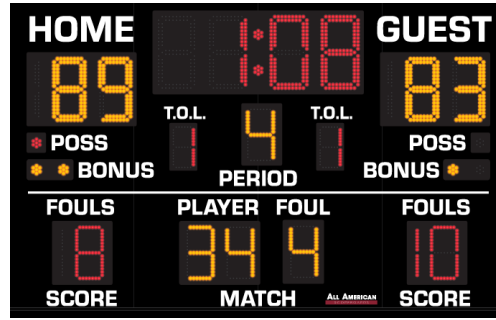

PRODUCT SPECIFICATIONS
BK9082 OPTIONS

BK9082TOL

8" Time Outs Left (TOL) red digits added.